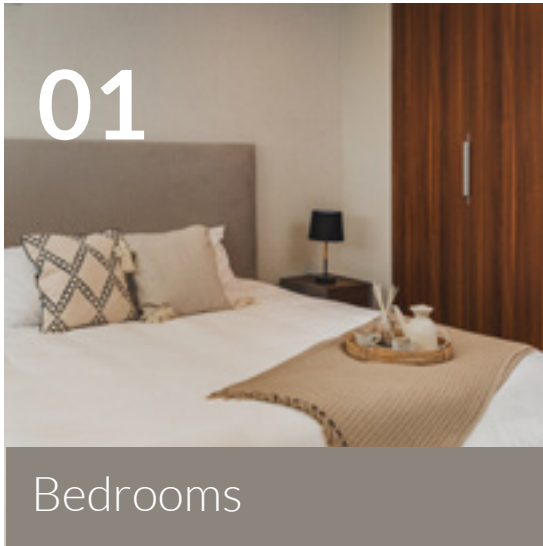

Index

Bedrooms

Beds

GENOVA BED

A17K / Beds

Description

Mattress base and cornered headboard upholstered in gray fabric decorated with plaid.

Size

King, queen, full, twin.

Material

80% polyester, 20% linen.

VERONA BED

A18K / Beds

Description

Mattress base and headboard upholstered in a solid black fabric.

Size

Size

King, queen, full, twin.

Material

80% polyester, 20% linen.

ROYAN BED

A21K / Beds

Description

Mattress base and cornered headboard upholstered in a beige fabric decorated with buttons.

Size

King, queen, full, twin.

Material

80% polyester, 20% linen.

Bedrooms

Nightstands and TV Cabinets

COMO NIGHTSTAND

B23 / Nightstand