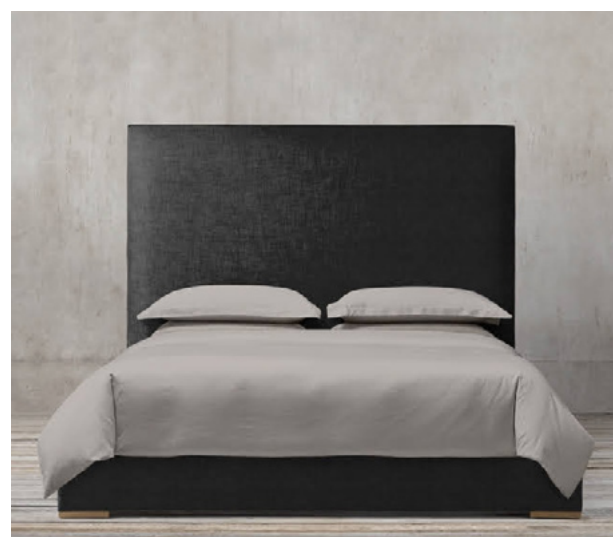

Index

Bedrooms

Beds

GENOVA BED

A17K / Beds

Description

Mattress base and cornered headboard upholstered in gray fabric decorated with plaid.

Size

King, queen, full, twin.

Material

80% polyester, 20% linen.

VERONA BED

A18K / Beds

Description

Mattress base and headboard upholstered in a solid black fabric.

Size

King, queen, full, twin.

Material

80% polyester, 20% linen.

Beds / Category

ANCONA BED

A19K / Beds

Description

Mattress base and headboard upholstered in gray fabric decorated with buttons.

Size

King, queen, full, twin.

Material

80% polyester, 20% linen.

ROYAN BED

A21K / Beds

Description

Mattress base and cornered headboard upholstered in a beige fabric decorated with buttons.