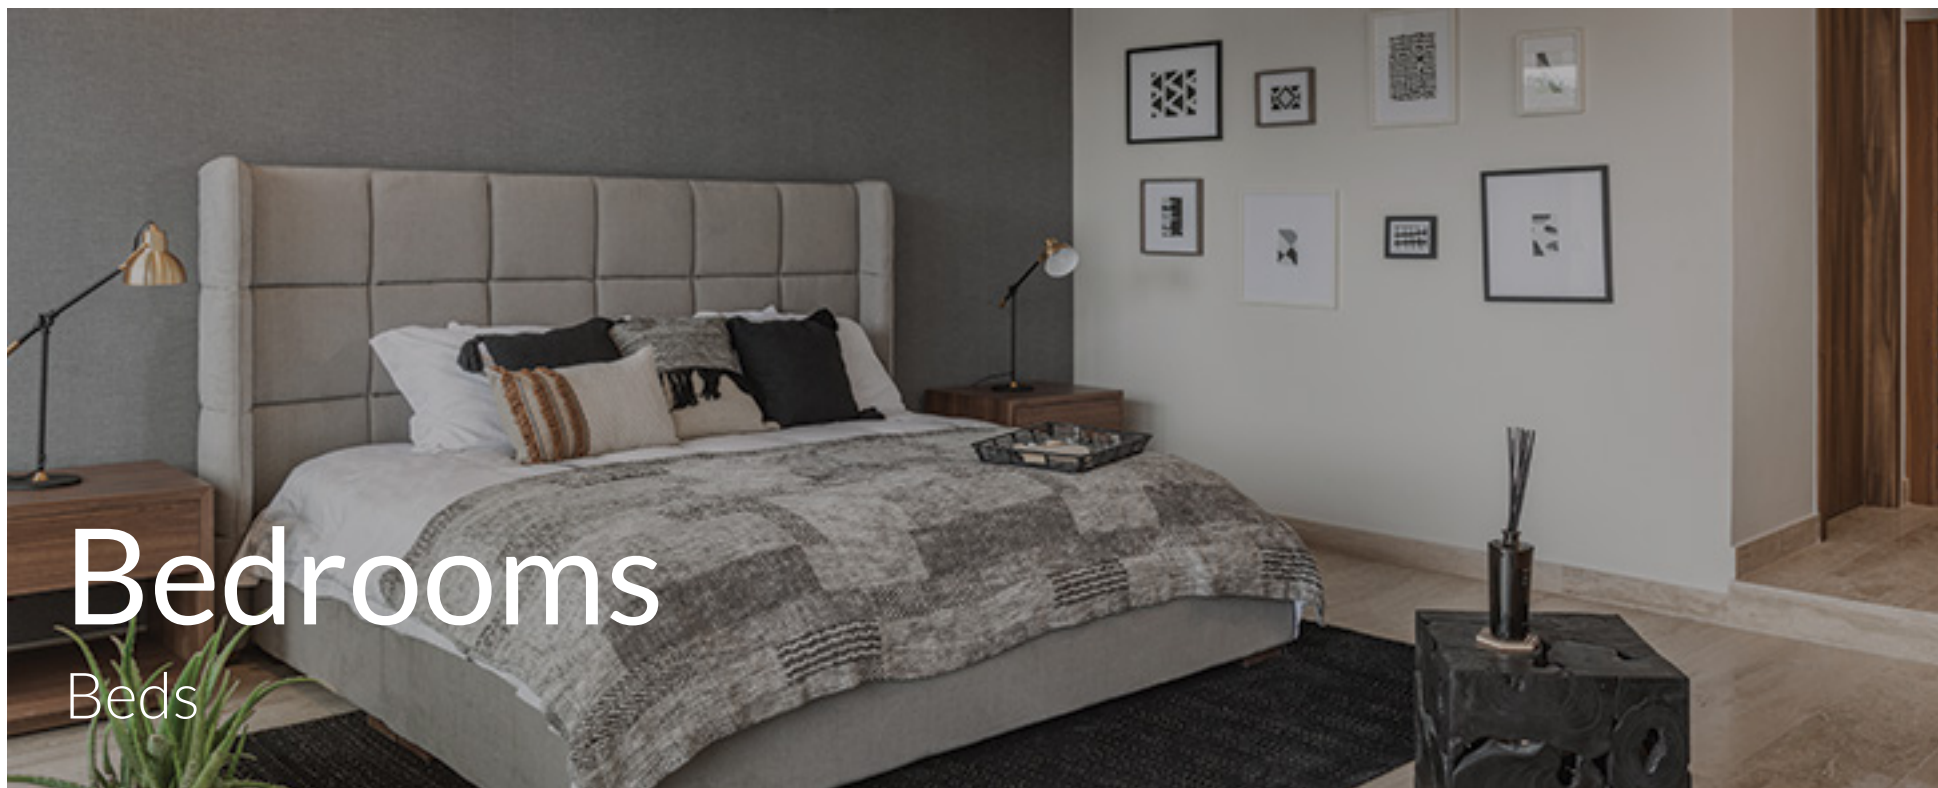

Index

Bedrooms

Beds

GENOVA BED

A17K / Beds

Description

Mattress base and cornered headboard upholstered in gray fabric decorated with plaid.

Size

King, queen, full, twin.

Material

80% polyester, 20% linen.

VERONA BED

A18K / Beds

Description

Mattress base and headboard upholstered in a solid black fabric.

Size